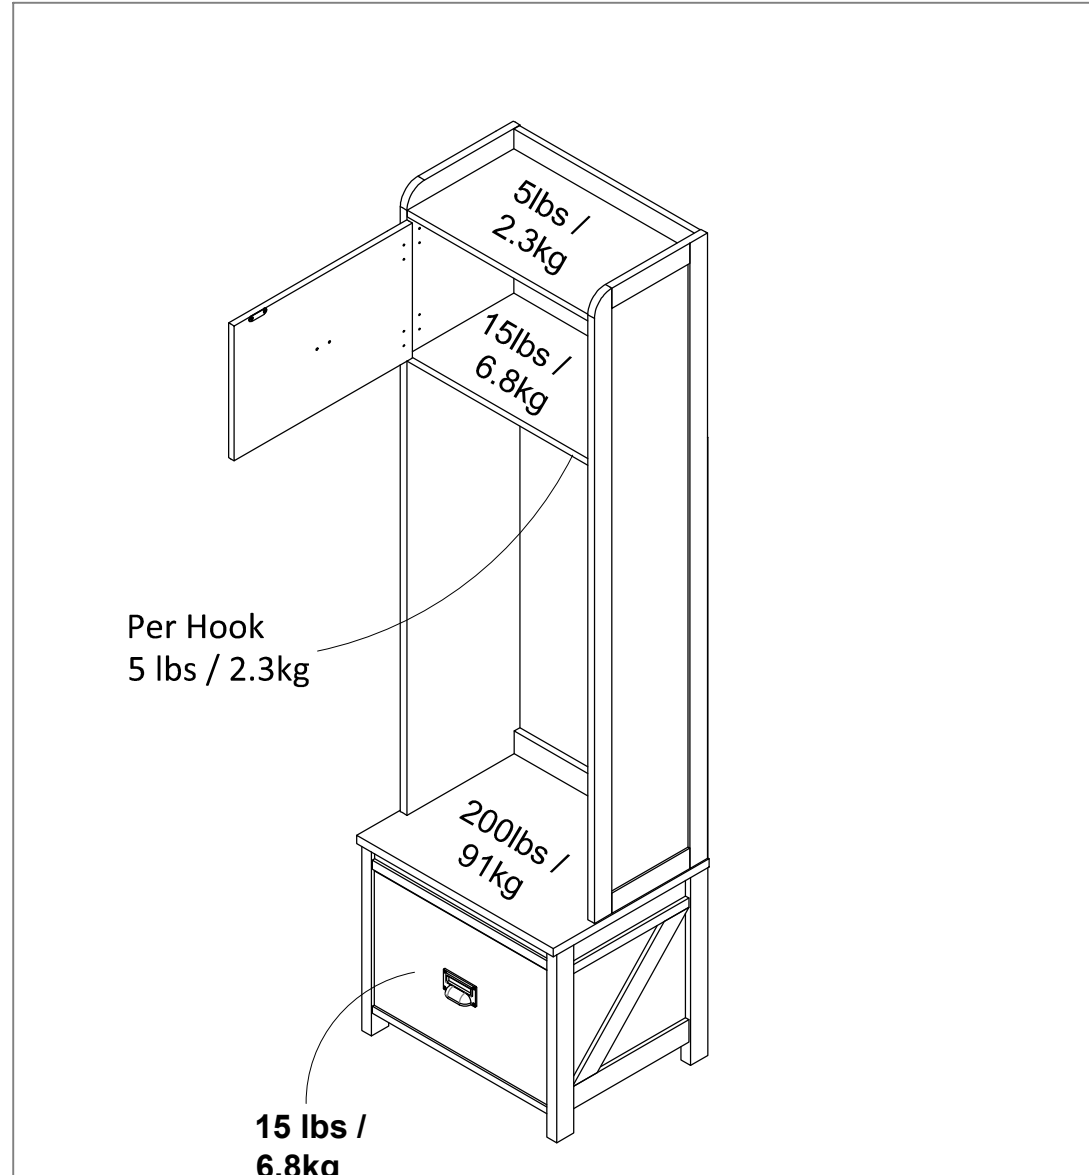

Entryway Storage

7546846COM, 7546884COM, 7546886COM

Wood Breakdown:
 PB 84%, MDF 14%.
 Total storage: 4.6 cubic feet

Overall Product Size:
 19.8" W × 15.9" D × 72" H
 50.4cm W × 40.3cm D × 182.8cm H

Maximum Weight Capacities
 Unit Weight: 67.1lbs. (30.5 kg)