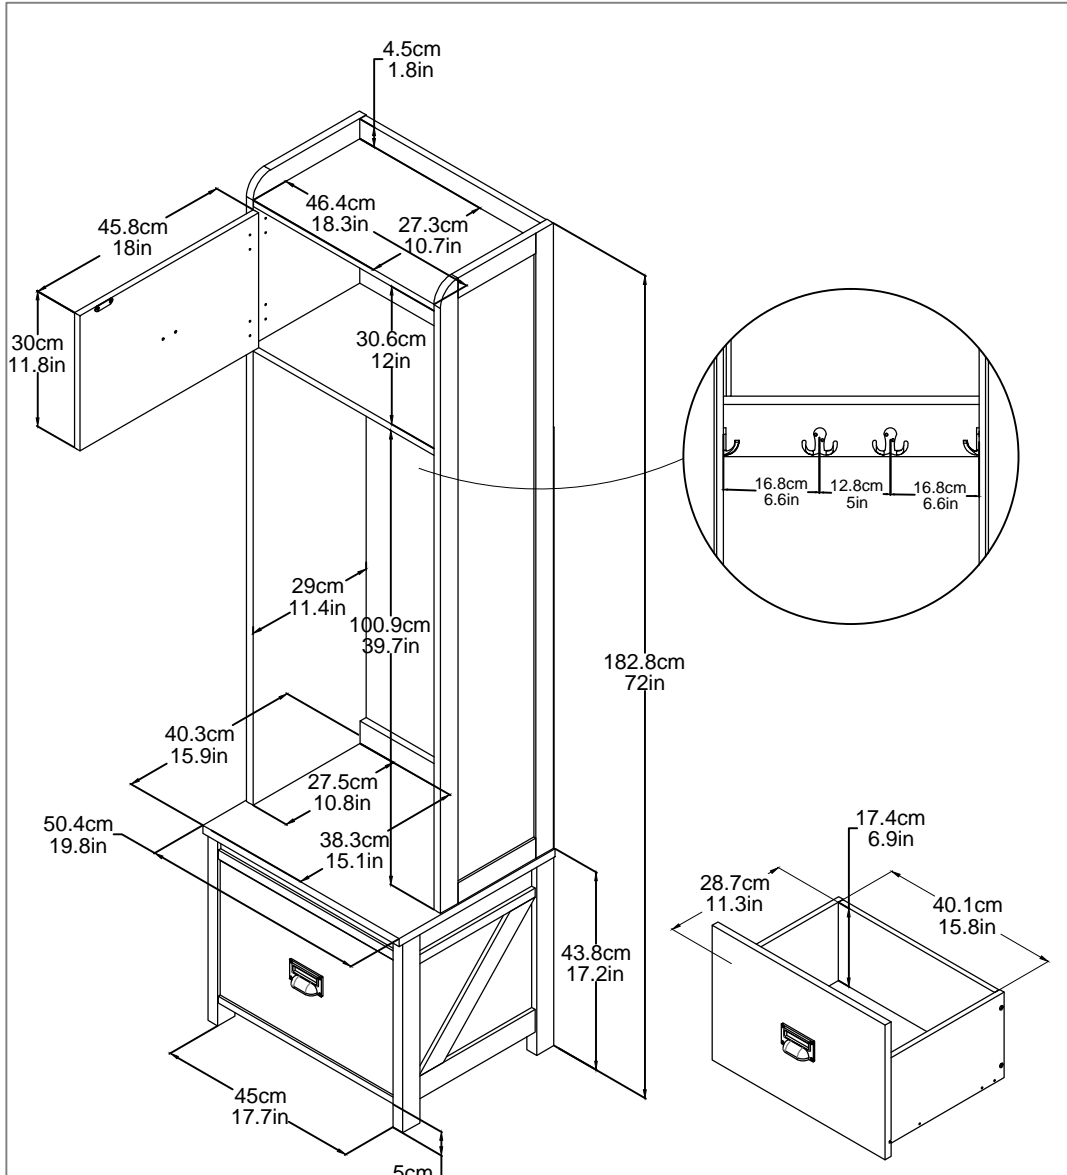

Entryway Storage

7546846COM, 7546884COM, 7546886COM

Wood Breakdown:
 PB 84%, MDF 14%.
 Total storage: 4.6 cubic feet

Overall Product Size:
 19.8" W × 15.9" D × 72" H
 50.4cm W × 40.3cm D × 182.8cm H

Maximum Weight Capacities
 Unit Weight: 67.1lbs. (30.5 kg)